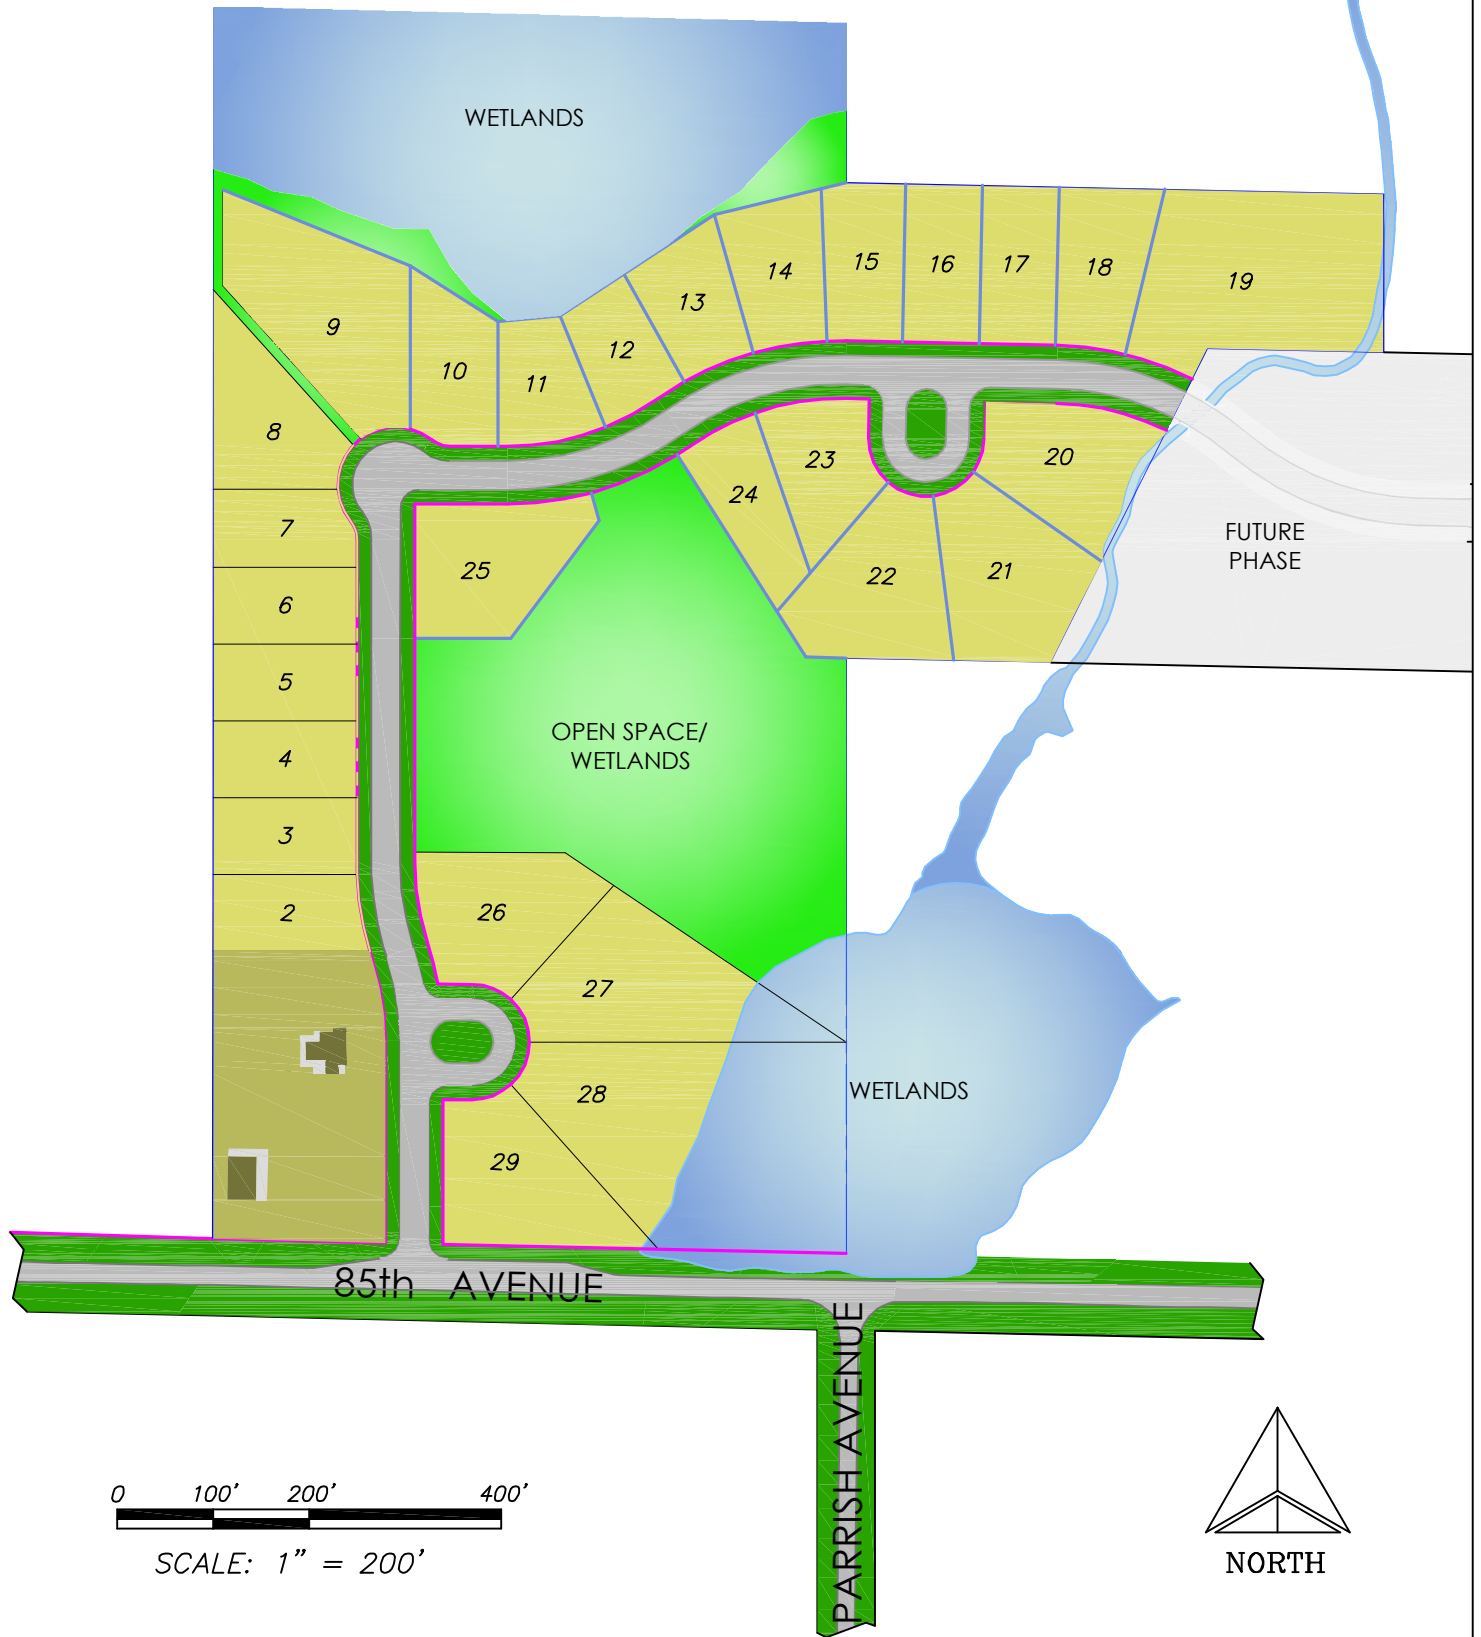

WHISPERING RIDGE ~ UNIT 2

SCALE: 1" = 200'